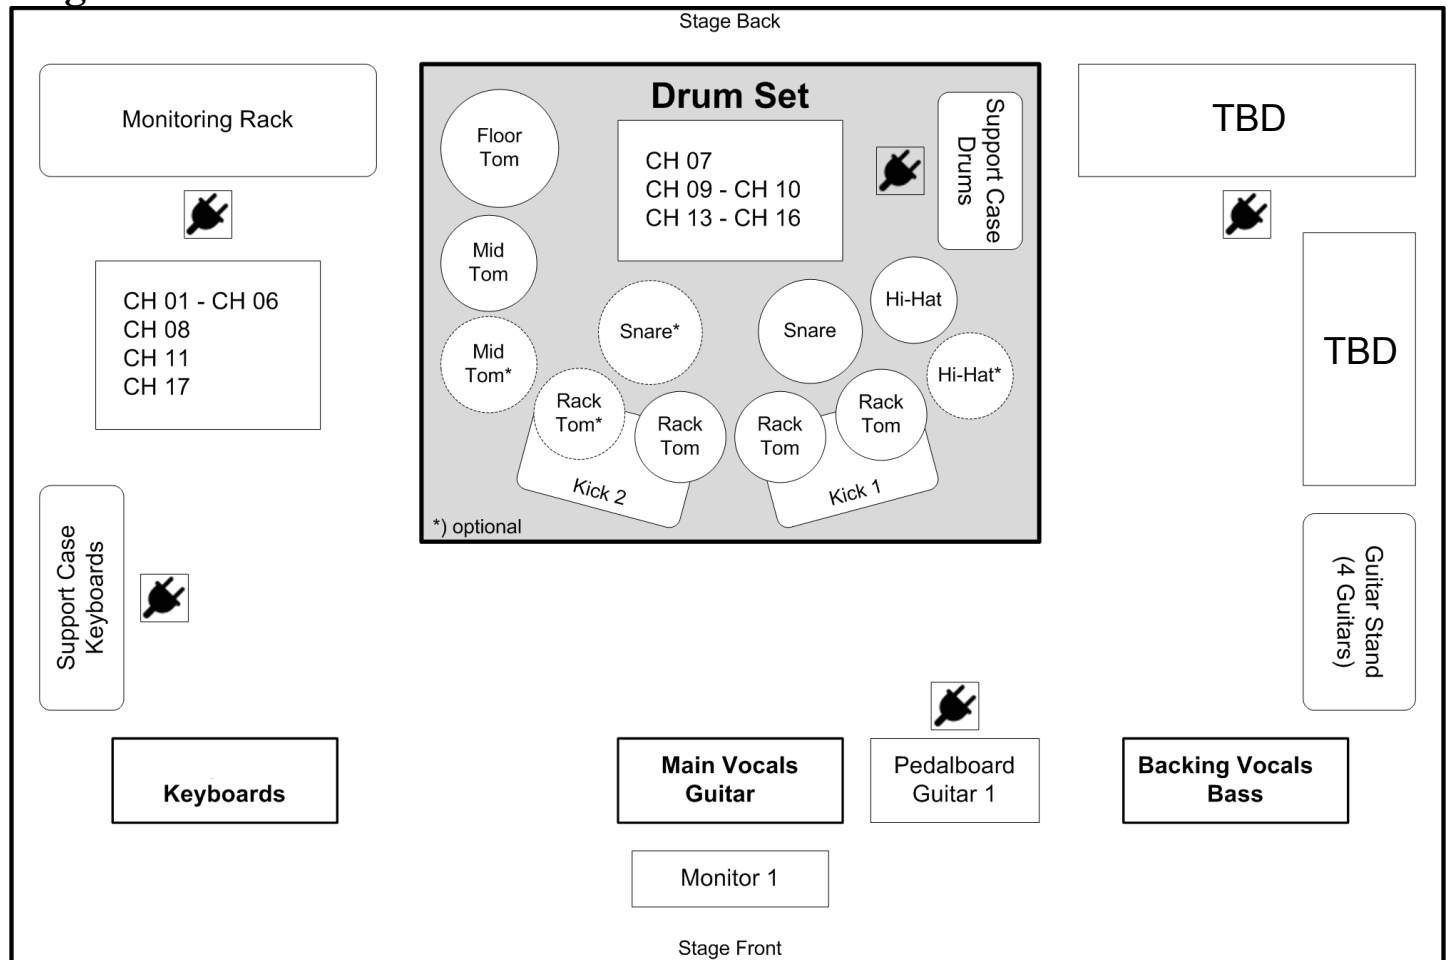

Vocals (Sali): Shure GLXD24/SM58

All of the equipment uses 230 VAC power. If necessary, appropriate adapters must be provided by the host in sufficient number.

Monitoring

Mooncry uses own (wireless) in-ear monitoring for all band members. The necessary channels are directed to the band's monitoring rack via line splitter. The mix is maintained by the band itself. If possible, one wedge placed on stage front middle for the singer.

Stage

At least 35 m² (7m x 5m) of accessible stage, with rainproof canopy and solid staircase. If possible, 6m² (2m x 3m) Drumriser with a height, not less than 50 cm.

230 VAC power should be available at every position of electronic equipment.

The PA, FOH, lighting system and stage have to be set from the host. The size and power supply must fit the conditions of the venue!

Crew

Mooncry usually works with an own monitoring engineer, but **not** with a FOH sound engineer.

Stage Plan

Input List

Channel	Instrument	Device	Notes
01	Main Vocals	Shure GLXD24/SM58	Provided by band
02	Guitar	Shure SM57	Provided by band
03	Guitar 2	Direct Injection	Line6 Pod
04	Bass Direct	Direct Injection	
05	Keyboard Left	Direct Injection	
06	Keyboard Right	Direct Injection	
07	Snare Drum	Shure SM57	Provided by band
08	Kick Drum	Direct Injection	Triggered drum kicks
09	Floor Tom	E604, D2, SM57	
10	Mid Tom	E604, D2, SM57	
11	Backing Vocals 1	Shure SM58	
12	Click	Direct Injection	Only for in-ear monitoring
13	Overheads Left	SM81, C1000, C430	
14	Overheads Right	SM81, C1000, C430	
15	Rack Tom 1	E604, D2, SM57	
16	Rack Tom 2	E604, D2, SM57	
17	Rack Tom 3	E604, D2, SM57	
18	Backing Vocals 2	Shure SM58	